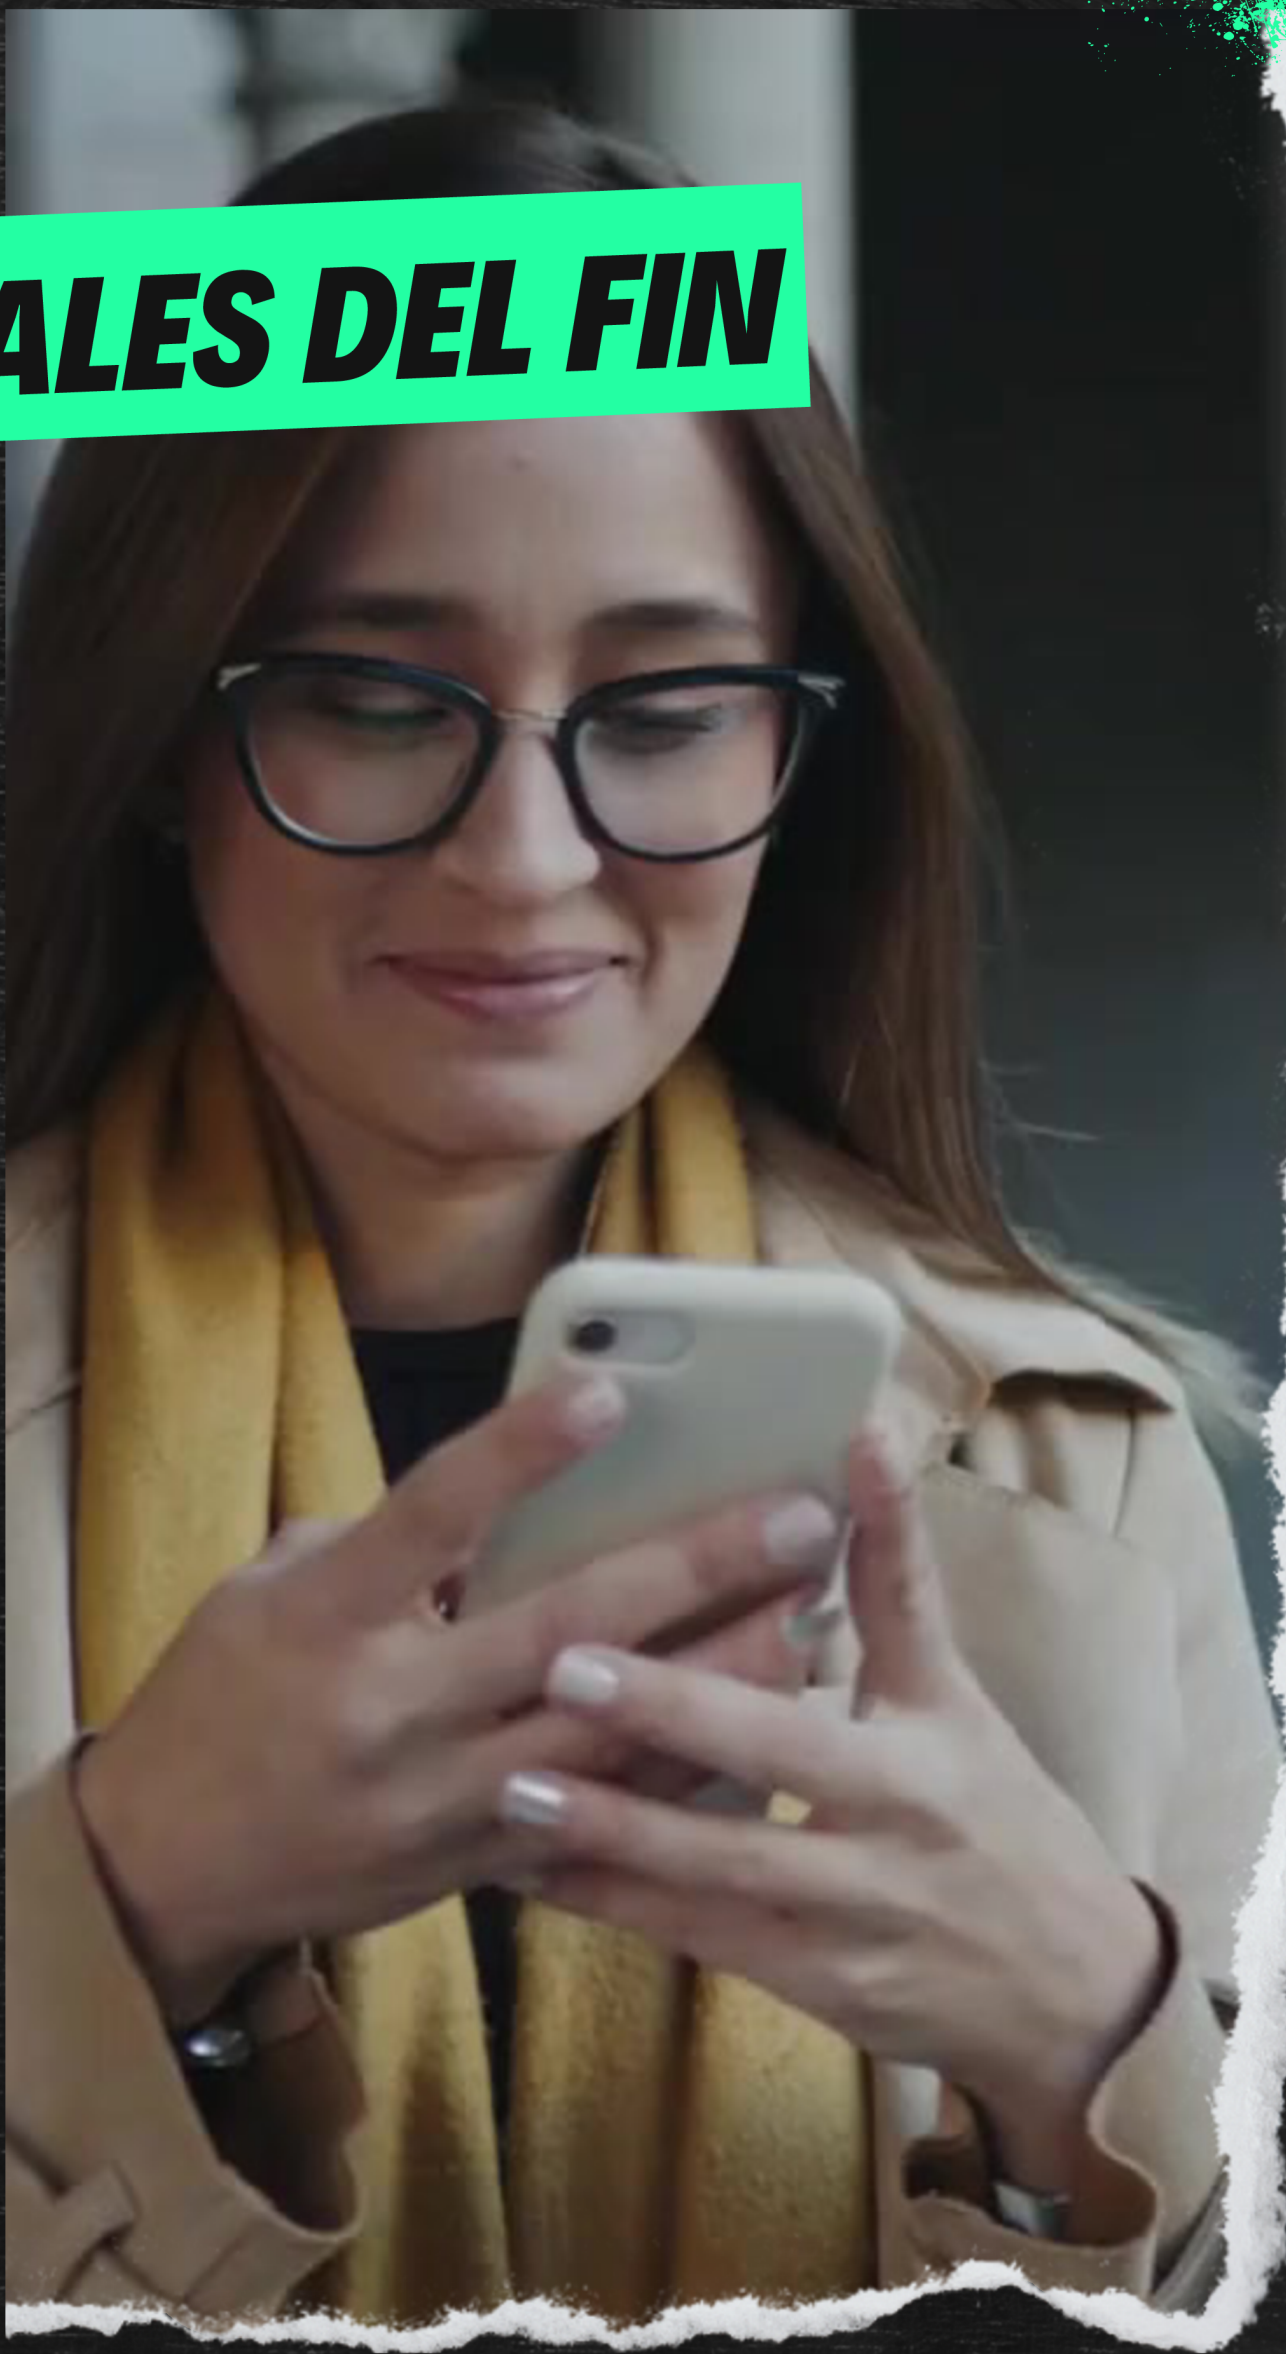

SEÑALES DEL FIN

***AUMENTO DEL CONOCIMIENTO:
(DANIEL 12:4)***

- ***CIENCIA.***
- ***TECNOLOGÍA.***